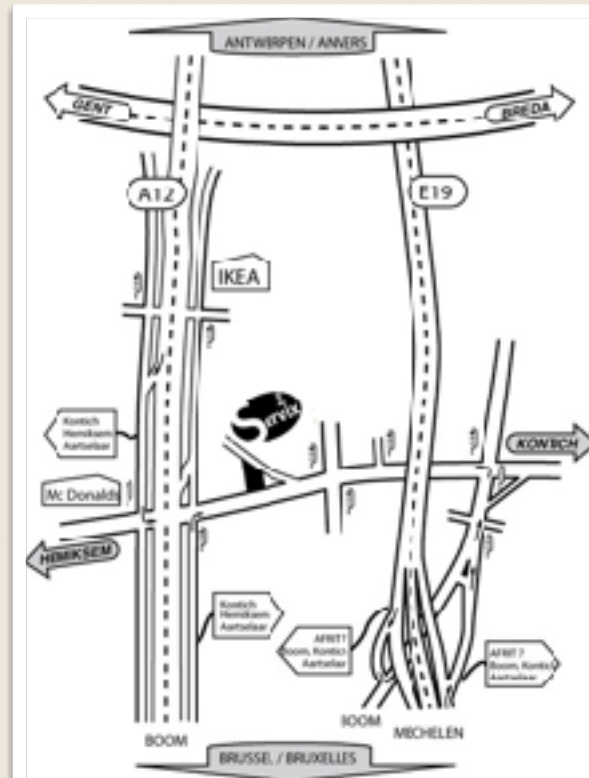

Eizo

IQ Wire

Sekonic

www.servix.be

Additional facilities nearby:

McDonald's

Food Concept 42

Brunch

Meet our brand new studio
located in Aartselaar next to the
A12 motorway.
Our 100m² large and well-
equipped studio has also spacious
parking

A STUDIO NEAR ANTWERP

Our room² large and well-equipped studio has a spacious parking lot with three charging stations of 22Kw each. In addition, a coffee corner with stocked fridge, espresso machine and kettle, a separate corner with meeting table, and a sanitary block.